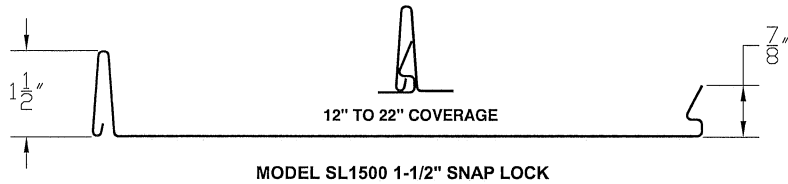

Z-PANEL AVAILABLE PROFILES

Zimmerman Metals, Inc.

Over 70 Years of Quality Workmanship and Service
 201 East 58th Avenue, Denver, CO. 80216 / 303-294-0180 / FAX 303-292-5013

SNAP LOCK PROFILES:

STANDING SEAM PROFILES:

ALL PANELS CAN BE FORMED SMOOTH, WITH RIBS OR WITH STRIATIONS