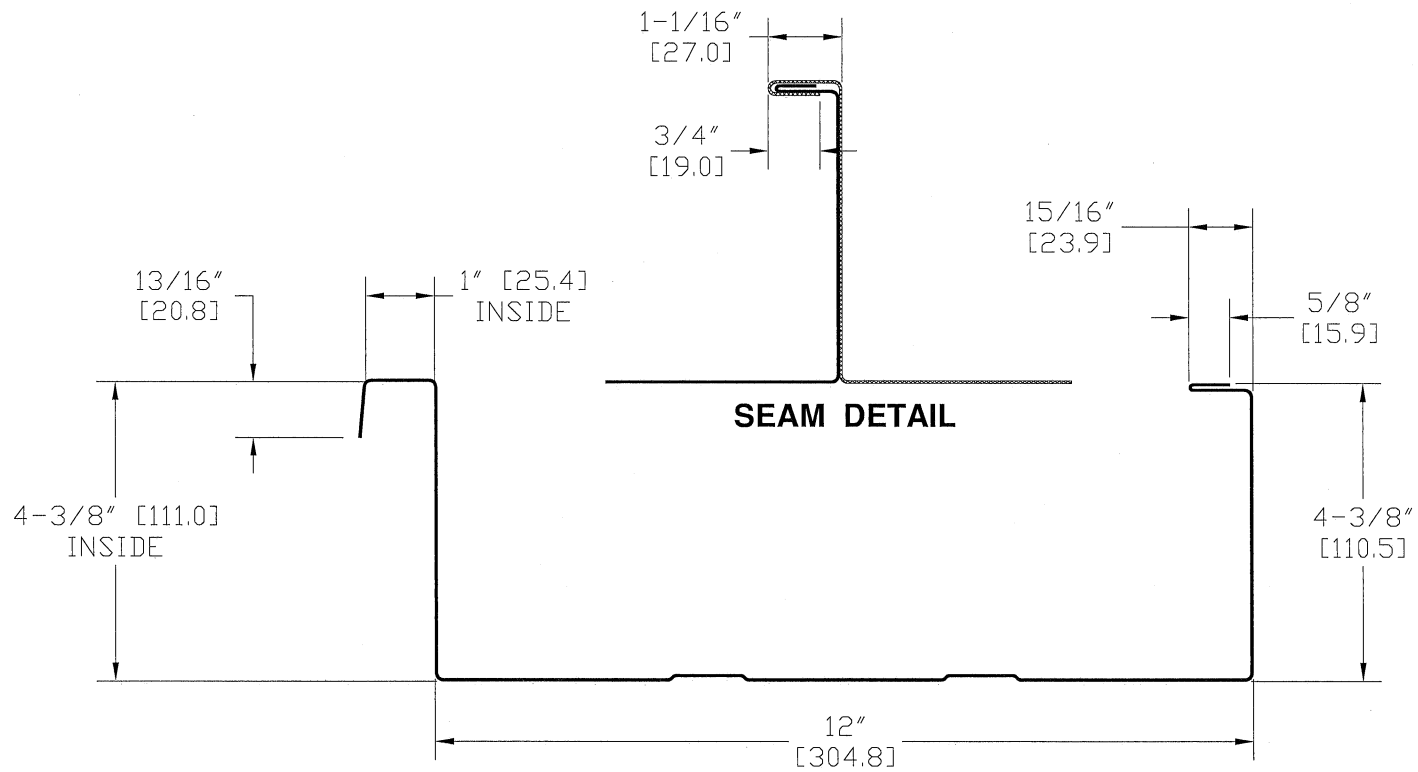

QUICK SPAN PANEL PROFILE

Zimmerman Metals, Inc.

Over 70 Years of Quality Workmanship and Service

201 East 58th Avenue, Denver, CO. 80216 / 303-294-0180 / FAX 303-292-5013

MATERIAL 23-3/4" WIDE [603 mm]